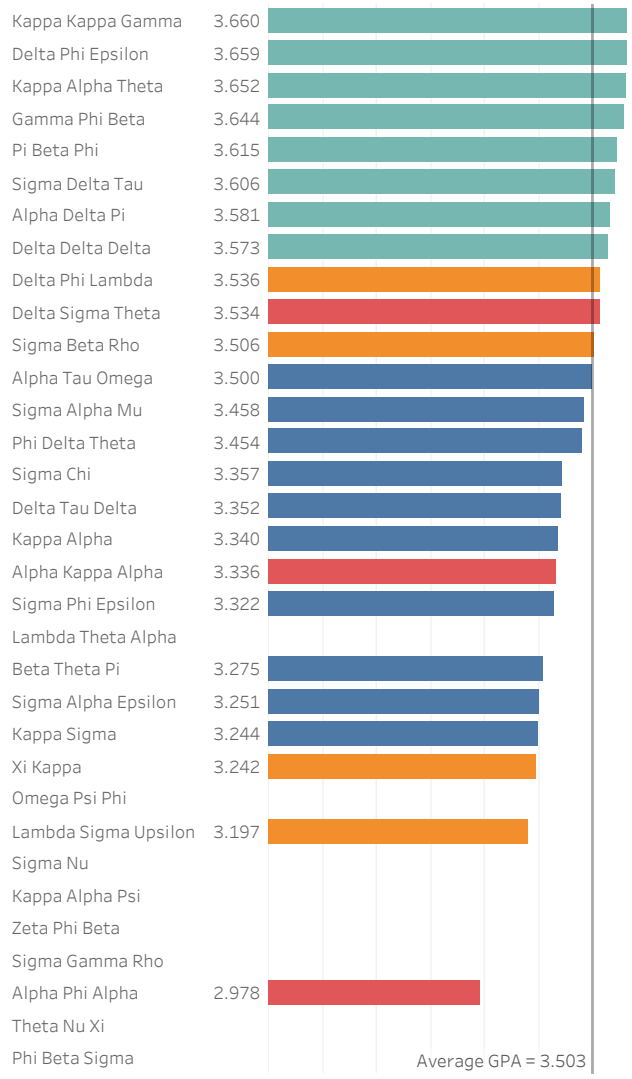

Spring 2019 Chapter Term GPA

Membership Council

- Interfraternity Council
- Multicultural Greek Council
- National Pan-Hellenic Council
- National Panhellenic Conference
- Non-Greek

Council Term GPA

Council Size