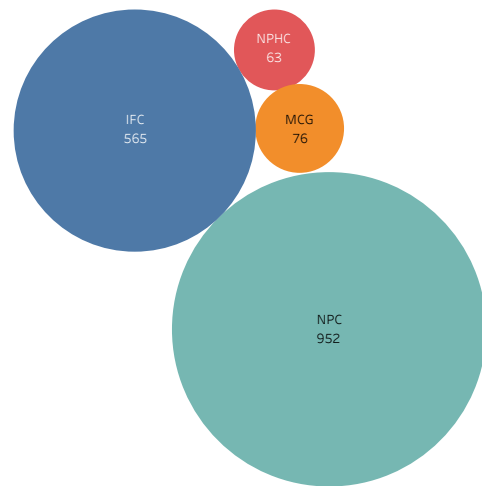

Spring 2019 Chapter Term GPA

Membership Council

- Interfraternity Council
- Multicultural Greek Council
- National Pan-Hellenic Council
- National Panhellenic Conference
- Non-Greek

Council Term GPA

Council Size

Chapter GPA has been redacted for chapters with less than 10 members.